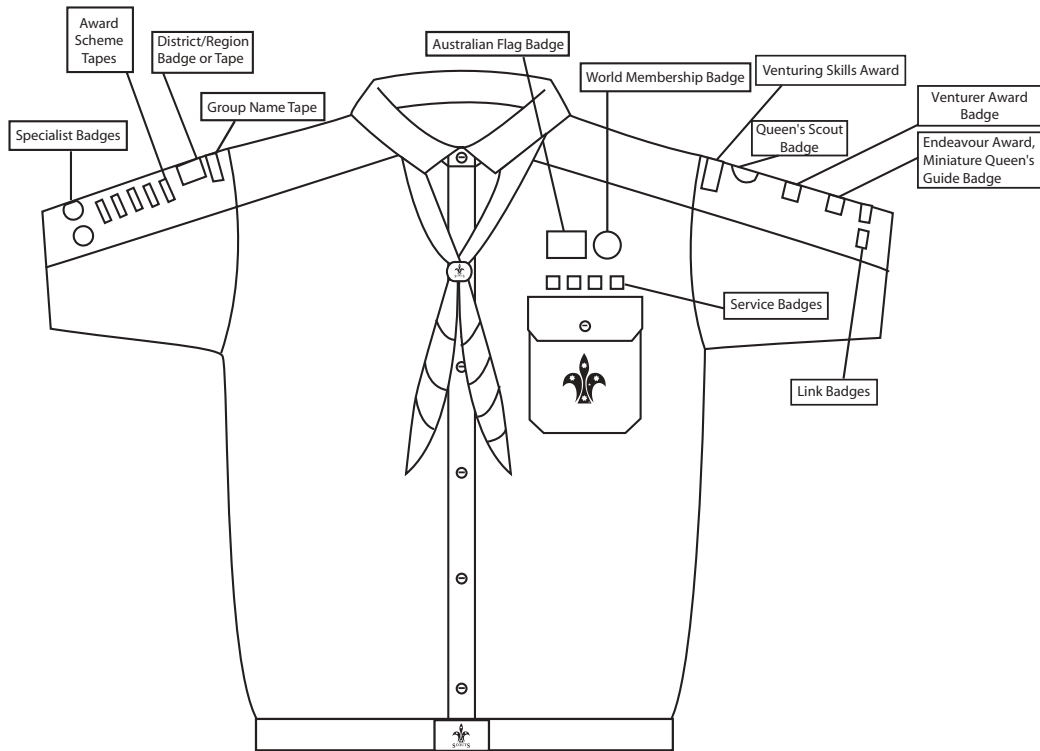

JOEY SCOUT

[Back to Scout Shop](#)

JOEY SCOUT RIGHT SLEEVE

JOEY SCOUT LEFT SLEEVE

CUB SCOUT

[Back to Scout Shop](#)

CUB SCOUT RIGHT SLEEVE

CUB SCOUT LEFT SLEEVE

Note: Where many badges have been earned, they may not all fit on the colour panel of the sleeve.

SCOUT

[Back to Scout Shop](#)

SCOUT RIGHT SLEEVE

SCOUT LEFT SLEEVE

Note: Where many badges have been earned, they may not all fit on the colour panel of the sleeve.

VENTURER SCOUT

[Back to Scout Shop](#)

VENTURER SCOUT RIGHT SLEEVE

VENTURER SCOUT LEFT SLEEVE

Note: Where many badges have been earned, they may not all fit on the colour panel of the sleeve.

ROVER SCOUT

[Back to Scout Shop](#)

ROVER SCOUT RIGHT SLEEVE

ROVER SCOUT LEFT SLEEVE

ADULT LEADER

[Back to Scout Shop](#)

ADULT LEADER RIGHT SLEEVE

ADULT LEADER LEFT SLEEVE

Leader Awards: Adult Recognition, Long Service etc in following order: (from wearer's right inner to left outer) Gallantry, Meritorious Conduct, Adult Recognition (Good Service), Long Service