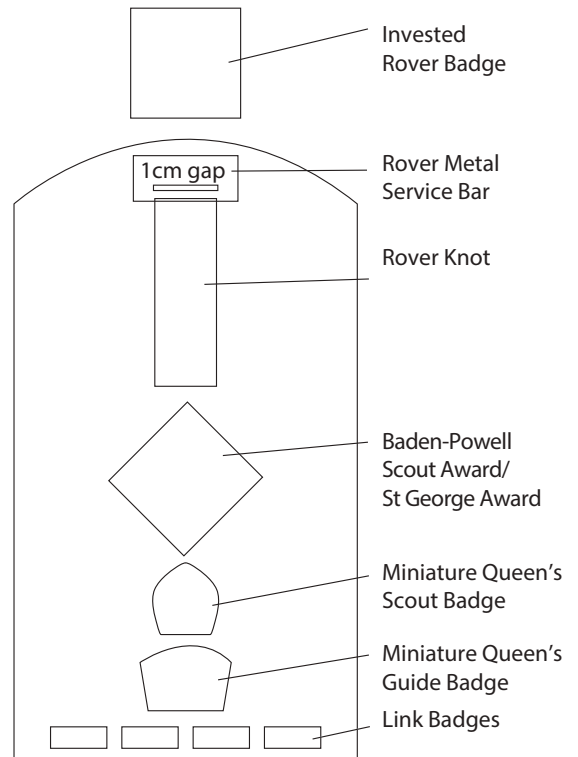

JOEY SCOUT

[Back to Scout Shop](#)

JOEY SCOUT RIGHT SLEEVE

JOEY SCOUT LEFT SLEEVE

CUB SCOUT

[Back to Scout Shop](#)

CUB SCOUT RIGHT SLEEVE

CUB SCOUT LEFT SLEEVE

Note: Where many badges have been earned, they may not all fit on the colour panel of the sleeve.

SCOUT

[Back to Scout Shop](#)

SCOUT RIGHT SLEEVE

SCOUT LEFT SLEEVE

Note: Where many badges have been earned, they may not all fit on the colour panel of the sleeve.

VENTURER SCOUT

[Back to Scout Shop](#)

VENTURER SCOUT RIGHT SLEEVE

VENTURER SCOUT LEFT SLEEVE

Note: Where many badges have been earned, they may not all fit on the colour panel of the sleeve.

ROVER SCOUT

[Back to Scout Shop](#)

ROVER SCOUT RIGHT SLEEVE

ROVER SCOUT LEFT SLEEVE

ADULT LEADER

[Back to Scout Shop](#)

ADULT LEADER RIGHT SLEEVE

ADULT LEADER LEFT SLEEVE

Leader Awards: Adult Recognition, Long Service etc in following order: (from wearer's right inner to left outer) Gallantry, Meritorious Conduct, Adult Recognition (Good Service), Long Service