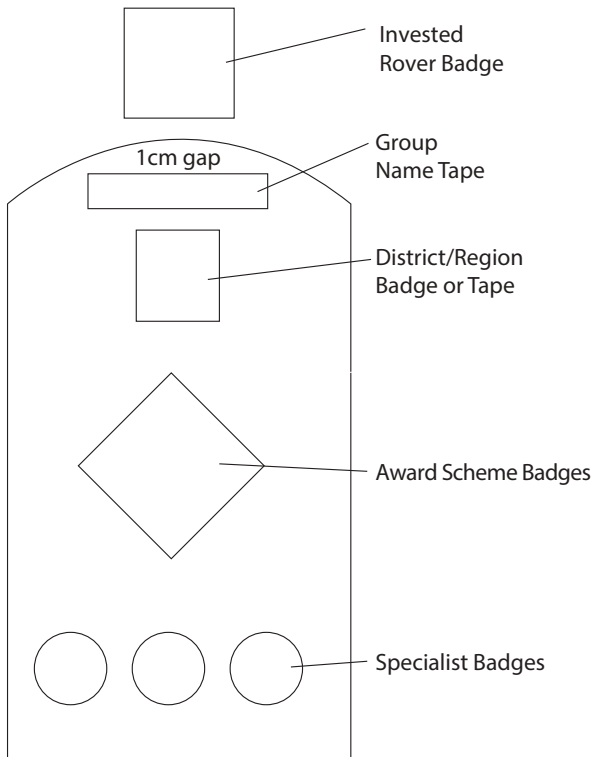

JOEY SCOUT

[Back to Scout Shop](#)

JOEY SCOUT RIGHT SLEEVE

JOEY SCOUT LEFT SLEEVE

CUB SCOUT

[Back to Scout Shop](#)

CUB SCOUT RIGHT SLEEVE

CUB SCOUT LEFT SLEEVE

Note: Where many badges have been earned, they may not all fit on the colour panel of the sleeve.

SCOUT

[Back to Scout Shop](#)

SCOUT RIGHT SLEEVE

SCOUT LEFT SLEEVE

Note: Where many badges have been earned, they may not all fit on the colour panel of the sleeve.

VENTURER SCOUT

[Back to Scout Shop](#)

VENTURER SCOUT RIGHT SLEEVE

VENTURER SCOUT LEFT SLEEVE

Note: Where many badges have been earned, they may not all fit on the colour panel of the sleeve.

ROVER SCOUT

[Back to Scout Shop](#)

ROVER SCOUT RIGHT SLEEVE

ROVER SCOUT LEFT SLEEVE

ADULT LEADER

[Back to Scout Shop](#)

ADULT LEADER RIGHT SLEEVE

ADULT LEADER LEFT SLEEVE

Leader Awards: Adult Recognition, Long Service etc in following order: (from wearer's right inner to left outer) Gallantry, Meritorious Conduct, Adult Recognition (Good Service), Long Service