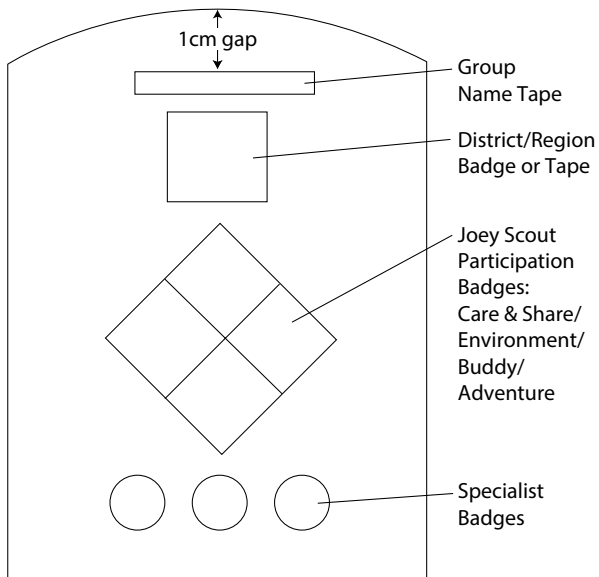

JOEY SCOUT

[Back to Scout Shop](#)

JOEY SCOUT RIGHT SLEEVE

JOEY SCOUT LEFT SLEEVE

CUB SCOUT

[Back to Scout Shop](#)

CUB SCOUT RIGHT SLEEVE

CUB SCOUT LEFT SLEEVE

Note: Where many badges have been earned, they may not all fit on the colour panel of the sleeve.

SCOUT

[Back to Scout Shop](#)

SCOUT RIGHT SLEEVE

SCOUT LEFT SLEEVE

Note: Where many badges have been earned, they may not all fit on the colour panel of the sleeve.

VENTURER SCOUT

[Back to Scout Shop](#)

VENTURER SCOUT RIGHT SLEEVE

VENTURER SCOUT LEFT SLEEVE

Note: Where many badges have been earned, they may not all fit on the colour panel of the sleeve.

ROVER SCOUT

[Back to Scout Shop](#)

ROVER SCOUT RIGHT SLEEVE

ROVER SCOUT LEFT SLEEVE

ADULT LEADER

[Back to Scout Shop](#)

ADULT LEADER RIGHT SLEEVE

ADULT LEADER LEFT SLEEVE

Leader Awards: Adult Recognition, Long Service etc in following order: (from wearer's right inner to left outer) Gallantry, Meritorious Conduct, Adult Recognition (Good Service), Long Service