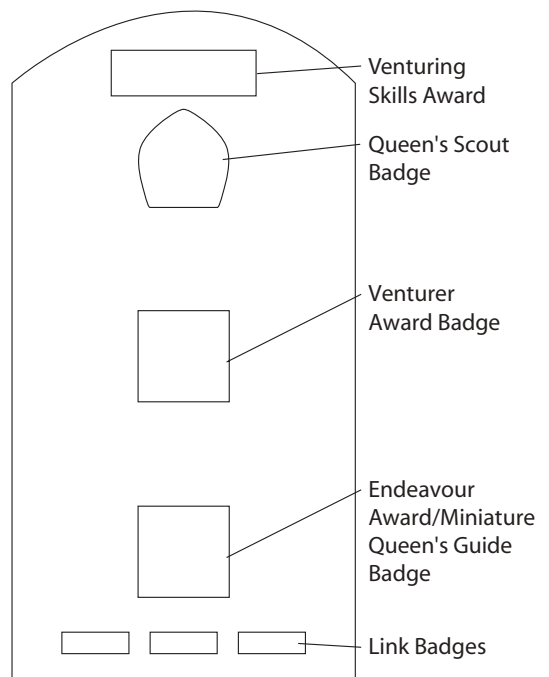

JOEY SCOUT

[Back to Scout Shop](#)

JOEY SCOUT RIGHT SLEEVE

JOEY SCOUT LEFT SLEEVE

CUB SCOUT

[Back to Scout Shop](#)

CUB SCOUT RIGHT SLEEVE

CUB SCOUT LEFT SLEEVE

Note: Where many badges have been earned, they may not all fit on the colour panel of the sleeve.

SCOUT

[Back to Scout Shop](#)

SCOUT RIGHT SLEEVE

SCOUT LEFT SLEEVE

Note: Where many badges have been earned, they may not all fit on the colour panel of the sleeve.

VENTURER SCOUT

[Back to Scout Shop](#)

VENTURER SCOUT RIGHT SLEEVE

VENTURER SCOUT LEFT SLEEVE

Note: Where many badges have been earned, they may not all fit on the colour panel of the sleeve.

ROVER SCOUT

[Back to Scout Shop](#)

ROVER SCOUT RIGHT SLEEVE

ROVER SCOUT LEFT SLEEVE

ADULT LEADER

[Back to Scout Shop](#)

ADULT LEADER RIGHT SLEEVE

ADULT LEADER LEFT SLEEVE

Leader Awards: Adult Recognition, Long Service etc in following order: (from wearer's right inner to left outer) Gallantry, Meritorious Conduct, Adult Recognition (Good Service), Long Service