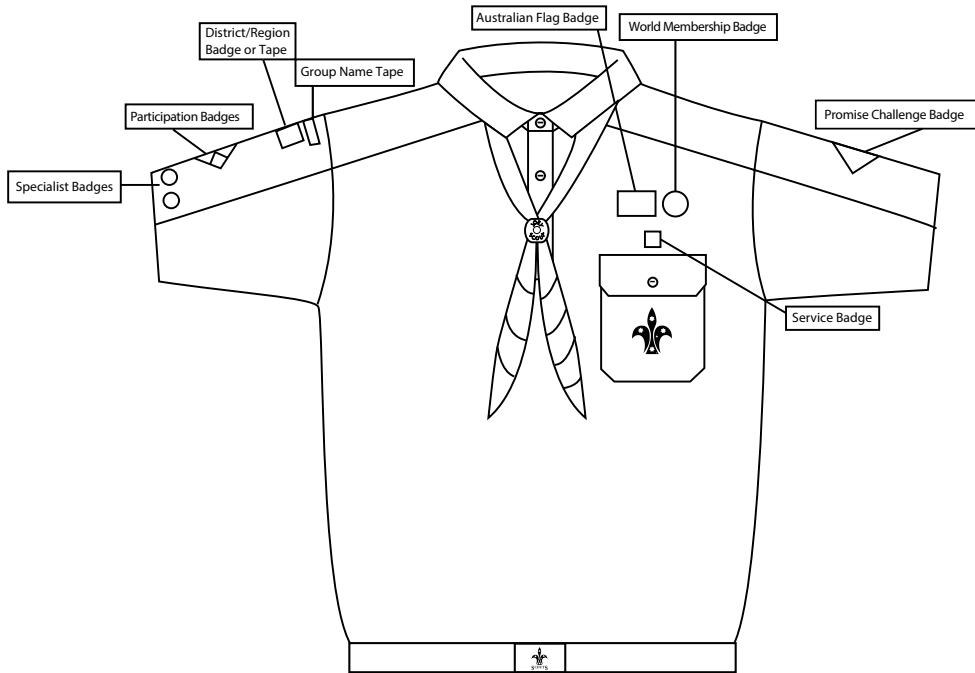

JOEY SCOUT

[Back to Scout Shop](#)

JOEY SCOUT RIGHT SLEEVE

JOEY SCOUT LEFT SLEEVE

CUB SCOUT

[Back to Scout Shop](#)

CUB SCOUT RIGHT SLEEVE

CUB SCOUT LEFT SLEEVE

Note: Where many badges have been earned, they may not all fit on the colour panel of the sleeve.

SCOUT

[Back to Scout Shop](#)

SCOUT RIGHT SLEEVE

SCOUT LEFT SLEEVE

Note: Where many badges have been earned, they may not all fit on the colour panel of the sleeve.

VENTURER SCOUT

[Back to Scout Shop](#)

VENTURER SCOUT RIGHT SLEEVE

VENTURER SCOUT LEFT SLEEVE

Note: Where many badges have been earned, they may not all fit on the colour panel of the sleeve.

ROVER SCOUT

[Back to Scout Shop](#)

ROVER SCOUT RIGHT SLEEVE

ROVER SCOUT LEFT SLEEVE

ADULT LEADER

[Back to Scout Shop](#)

ADULT LEADER RIGHT SLEEVE

ADULT LEADER LEFT SLEEVE

Leader Awards: Adult Recognition, Long Service etc in following order: (from wearer's right inner to left outer) Gallantry, Meritorious Conduct, Adult Recognition (Good Service), Long Service