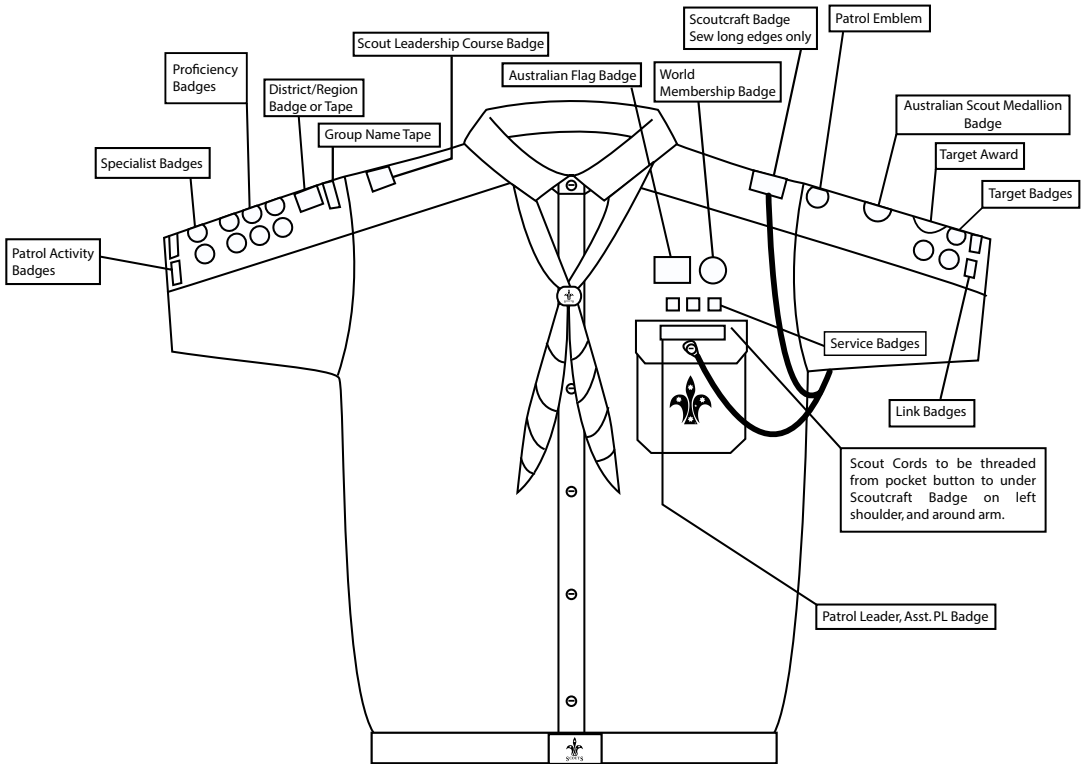

JOEY SCOUT

[Back to Scout Shop](#)

JOEY SCOUT RIGHT SLEEVE

JOEY SCOUT LEFT SLEEVE

CUB SCOUT

[Back to Scout Shop](#)

CUB SCOUT RIGHT SLEEVE

CUB SCOUT LEFT SLEEVE

Note: Where many badges have been earned, they may not all fit on the colour panel of the sleeve.

SCOUT

[Back to Scout Shop](#)

SCOUT RIGHT SLEEVE

SCOUT LEFT SLEEVE

Note: Where many badges have been earned, they may not all fit on the colour panel of the sleeve.

VENTURER SCOUT

[Back to Scout Shop](#)

VENTURER SCOUT RIGHT SLEEVE

VENTURER SCOUT LEFT SLEEVE

Note: Where many badges have been earned, they may not all fit on the colour panel of the sleeve.

ROVER SCOUT

[Back to Scout Shop](#)

ROVER SCOUT RIGHT SLEEVE

ROVER SCOUT LEFT SLEEVE

ADULT LEADER

[Back to Scout Shop](#)

ADULT LEADER RIGHT SLEEVE

ADULT LEADER LEFT SLEEVE

Leader Awards: Adult Recognition, Long Service etc in following order: (from wearer's right inner to left outer) Gallantry, Meritorious Conduct, Adult Recognition (Good Service), Long Service