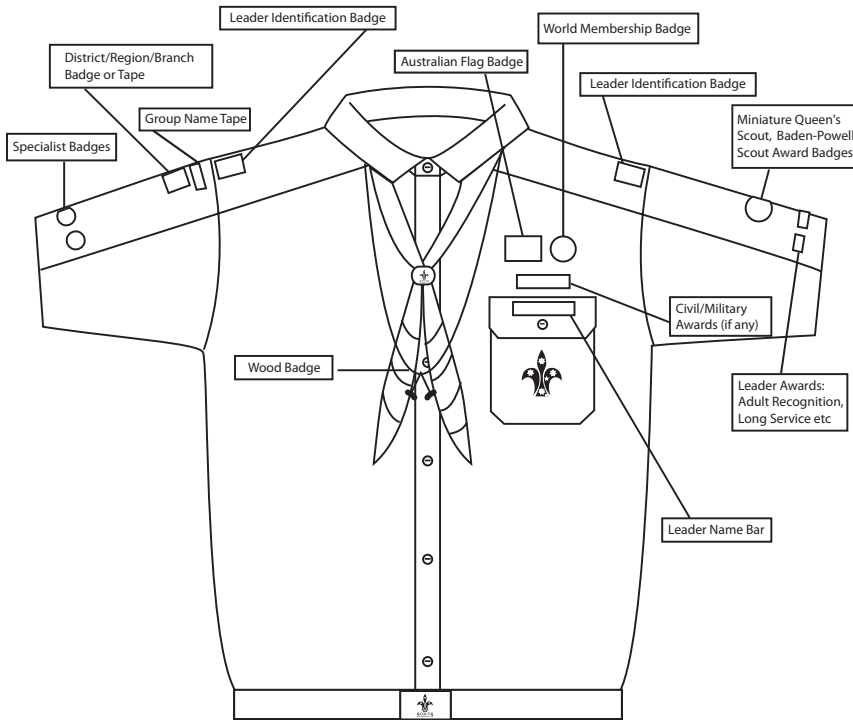

JOEY SCOUT

[Back to Scout Shop](#)

JOEY SCOUT RIGHT SLEEVE

JOEY SCOUT LEFT SLEEVE

CUB SCOUT

[Back to Scout Shop](#)

CUB SCOUT RIGHT SLEEVE

CUB SCOUT LEFT SLEEVE

Note: Where many badges have been earned, they may not all fit on the colour panel of the sleeve.

SCOUT

[Back to Scout Shop](#)

SCOUT RIGHT SLEEVE

SCOUT LEFT SLEEVE

Note: Where many badges have been earned, they may not all fit on the colour panel of the sleeve.

VENTURER SCOUT

[Back to Scout Shop](#)

VENTURER SCOUT RIGHT SLEEVE

VENTURER SCOUT LEFT SLEEVE

Note: Where many badges have been earned, they may not all fit on the colour panel of the sleeve.

ROVER SCOUT

[Back to Scout Shop](#)

ROVER SCOUT RIGHT SLEEVE

ROVER SCOUT LEFT SLEEVE

ADULT LEADER

[Back to Scout Shop](#)

ADULT LEADER RIGHT SLEEVE

ADULT LEADER LEFT SLEEVE

Leader Awards: Adult Recognition, Long Service etc in following order: (from wearer's right inner to left outer) Gallantry, Meritorious Conduct, Adult Recognition (Good Service), Long Service