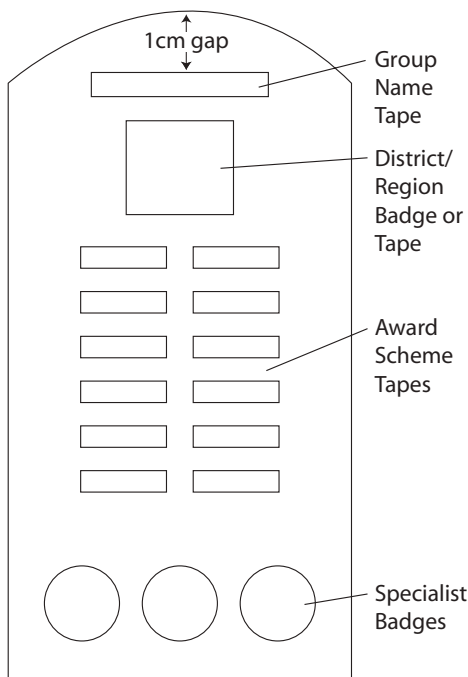

JOEY SCOUT

[Back to Scout Shop](#)

JOEY SCOUT RIGHT SLEEVE

JOEY SCOUT LEFT SLEEVE

CUB SCOUT

[Back to Scout Shop](#)

CUB SCOUT RIGHT SLEEVE

CUB SCOUT LEFT SLEEVE

Note: Where many badges have been earned, they may not all fit on the colour panel of the sleeve.

SCOUT

[Back to Scout Shop](#)

SCOUT RIGHT SLEEVE

SCOUT LEFT SLEEVE

Note: Where many badges have been earned, they may not all fit on the colour panel of the sleeve.

VENTURER SCOUT

[Back to Scout Shop](#)

VENTURER SCOUT RIGHT SLEEVE

VENTURER SCOUT LEFT SLEEVE

Note: Where many badges have been earned, they may not all fit on the colour panel of the sleeve.

ROVER SCOUT

[Back to Scout Shop](#)

ROVER SCOUT RIGHT SLEEVE

ROVER SCOUT LEFT SLEEVE

ADULT LEADER

[Back to Scout Shop](#)

ADULT LEADER RIGHT SLEEVE

ADULT LEADER LEFT SLEEVE

Leader Awards: Adult Recognition, Long Service etc in following order: (from wearer's right inner to left outer) Gallantry, Meritorious Conduct, Adult Recognition (Good Service), Long Service