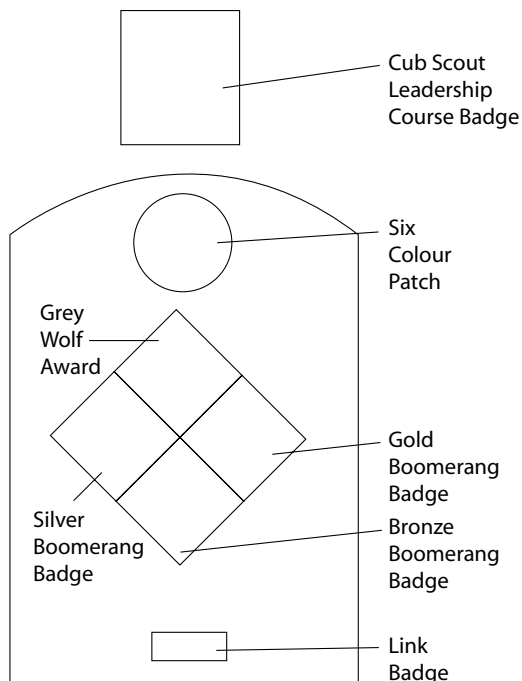

JOEY SCOUT

[Back to Scout Shop](#)

JOEY SCOUT RIGHT SLEEVE

JOEY SCOUT LEFT SLEEVE

CUB SCOUT

[Back to Scout Shop](#)

CUB SCOUT RIGHT SLEEVE

CUB SCOUT LEFT SLEEVE

Note: Where many badges have been earned, they may not all fit on the colour panel of the sleeve.

SCOUT

[Back to Scout Shop](#)

SCOUT RIGHT SLEEVE

SCOUT LEFT SLEEVE

Note: Where many badges have been earned, they may not all fit on the colour panel of the sleeve.

VENTURER SCOUT

[Back to Scout Shop](#)

VENTURER SCOUT RIGHT SLEEVE

VENTURER SCOUT LEFT SLEEVE

Note: Where many badges have been earned, they may not all fit on the colour panel of the sleeve.

ROVER SCOUT

[Back to Scout Shop](#)

ROVER SCOUT RIGHT SLEEVE

ROVER SCOUT LEFT SLEEVE

ADULT LEADER

[Back to Scout Shop](#)

ADULT LEADER RIGHT SLEEVE

ADULT LEADER LEFT SLEEVE

Leader Awards: Adult Recognition, Long Service etc in following order: (from wearer's right inner to left outer) Gallantry, Meritorious Conduct, Adult Recognition (Good Service), Long Service