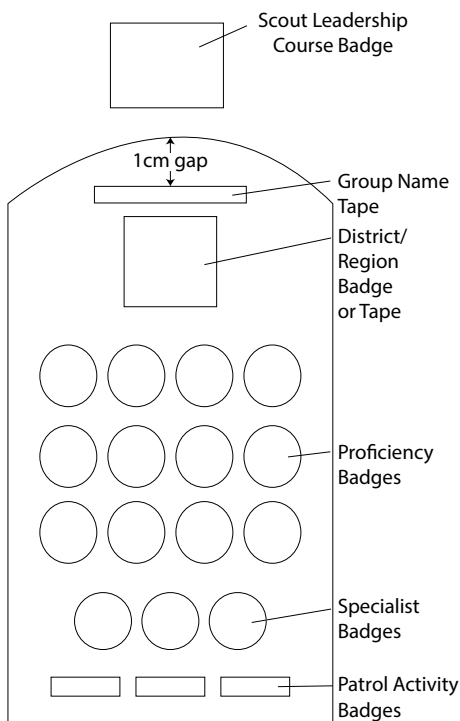

JOEY SCOUT

[Back to Scout Shop](#)

JOEY SCOUT RIGHT SLEEVE

JOEY SCOUT LEFT SLEEVE

CUB SCOUT

[Back to Scout Shop](#)

CUB SCOUT RIGHT SLEEVE

CUB SCOUT LEFT SLEEVE

Note: Where many badges have been earned, they may not all fit on the colour panel of the sleeve.

SCOUT

[Back to Scout Shop](#)

SCOUT RIGHT SLEEVE

SCOUT LEFT SLEEVE

Note: Where many badges have been earned, they may not all fit on the colour panel of the sleeve.

VENTURER SCOUT

[Back to Scout Shop](#)

VENTURER SCOUT RIGHT SLEEVE

VENTURER SCOUT LEFT SLEEVE

Note: Where many badges have been earned, they may not all fit on the colour panel of the sleeve.

ROVER SCOUT

[Back to Scout Shop](#)

ROVER SCOUT RIGHT SLEEVE

ROVER SCOUT LEFT SLEEVE

ADULT LEADER

[Back to Scout Shop](#)

ADULT LEADER RIGHT SLEEVE

ADULT LEADER LEFT SLEEVE

Leader Awards: Adult Recognition, Long Service etc in following order: (from wearer's right inner to left outer) Gallantry, Meritorious Conduct, Adult Recognition (Good Service), Long Service