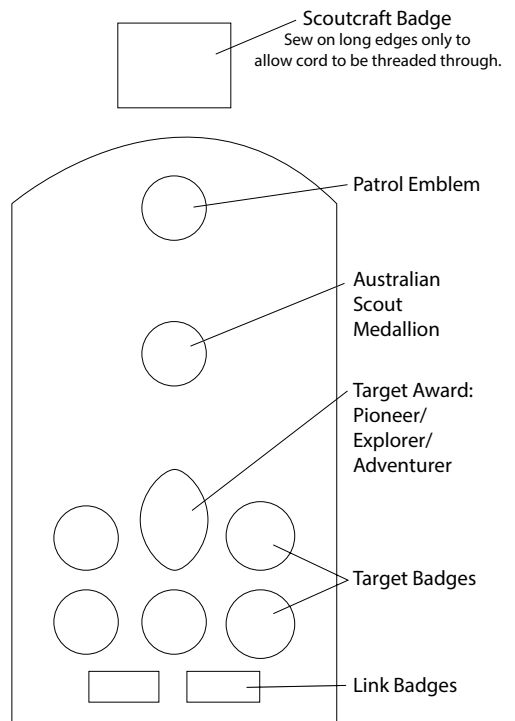

JOEY SCOUT

[Back to Scout Shop](#)

JOEY SCOUT RIGHT SLEEVE

JOEY SCOUT LEFT SLEEVE

CUB SCOUT

[Back to Scout Shop](#)

CUB SCOUT RIGHT SLEEVE

CUB SCOUT LEFT SLEEVE

Note: Where many badges have been earned, they may not all fit on the colour panel of the sleeve.

SCOUT

[Back to Scout Shop](#)

SCOUT RIGHT SLEEVE

SCOUT LEFT SLEEVE

Note: Where many badges have been earned, they may not all fit on the colour panel of the sleeve.

VENTURER SCOUT

[Back to Scout Shop](#)

VENTURER SCOUT RIGHT SLEEVE

VENTURER SCOUT LEFT SLEEVE

Note: Where many badges have been earned, they may not all fit on the colour panel of the sleeve.

ROVER SCOUT

[Back to Scout Shop](#)

ROVER SCOUT RIGHT SLEEVE

ROVER SCOUT LEFT SLEEVE

ADULT LEADER

[Back to Scout Shop](#)

ADULT LEADER RIGHT SLEEVE

ADULT LEADER LEFT SLEEVE

Leader Awards: Adult Recognition, Long Service etc in following order: (from wearer's right inner to left outer) Gallantry, Meritorious Conduct, Adult Recognition (Good Service), Long Service