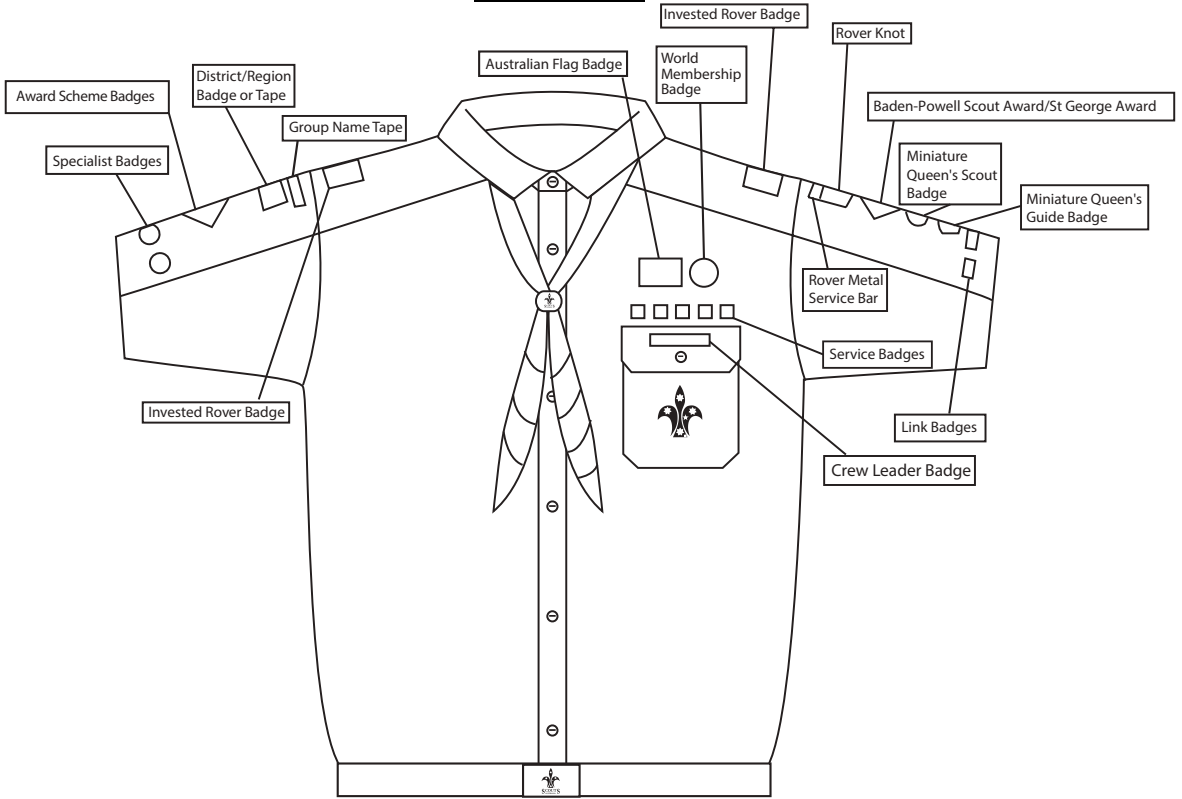

JOEY SCOUT

[Back to Scout Shop](#)

JOEY SCOUT RIGHT SLEEVE

JOEY SCOUT LEFT SLEEVE

CUB SCOUT

[Back to Scout Shop](#)

CUB SCOUT RIGHT SLEEVE

CUB SCOUT LEFT SLEEVE

Note: Where many badges have been earned, they may not all fit on the colour panel of the sleeve.

SCOUT

[Back to Scout Shop](#)

SCOUT RIGHT SLEEVE

SCOUT LEFT SLEEVE

Note: Where many badges have been earned, they may not all fit on the colour panel of the sleeve.

VENTURER SCOUT

[Back to Scout Shop](#)

VENTURER SCOUT RIGHT SLEEVE

VENTURER SCOUT LEFT SLEEVE

Note: Where many badges have been earned, they may not all fit on the colour panel of the sleeve.

ROVER SCOUT

[Back to Scout Shop](#)

ROVER SCOUT RIGHT SLEEVE

ROVER SCOUT LEFT SLEEVE

ADULT LEADER

[Back to Scout Shop](#)

ADULT LEADER RIGHT SLEEVE

ADULT LEADER LEFT SLEEVE

Leader Awards: Adult Recognition, Long Service etc in following order: (from wearer's right inner to left outer) Gallantry, Meritorious Conduct, Adult Recognition (Good Service), Long Service