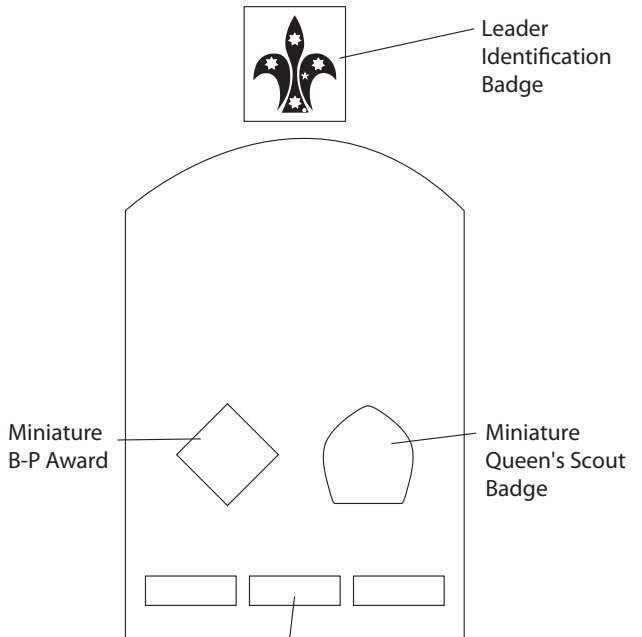

JOEY SCOUT

[Back to Scout Shop](#)

JOEY SCOUT RIGHT SLEEVE

JOEY SCOUT LEFT SLEEVE

CUB SCOUT

[Back to Scout Shop](#)

CUB SCOUT RIGHT SLEEVE

CUB SCOUT LEFT SLEEVE

Note: Where many badges have been earned, they may not all fit on the colour panel of the sleeve.

SCOUT

[Back to Scout Shop](#)

SCOUT RIGHT SLEEVE

SCOUT LEFT SLEEVE

Note: Where many badges have been earned, they may not all fit on the colour panel of the sleeve.

VENTURER SCOUT

[Back to Scout Shop](#)

VENTURER SCOUT RIGHT SLEEVE

VENTURER SCOUT LEFT SLEEVE

Note: Where many badges have been earned, they may not all fit on the colour panel of the sleeve.

ROVER SCOUT

[Back to Scout Shop](#)

ROVER SCOUT RIGHT SLEEVE

ROVER SCOUT LEFT SLEEVE

ADULT LEADER

[Back to Scout Shop](#)

ADULT LEADER RIGHT SLEEVE

ADULT LEADER LEFT SLEEVE

Leader Awards: Adult Recognition, Long Service etc in following order: (from wearer's right inner to left outer) Gallantry, Meritorious Conduct, Adult Recognition (Good Service), Long Service