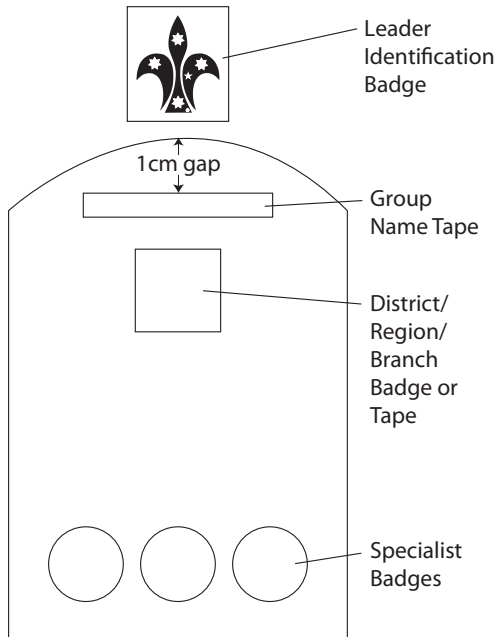

Note: Where many badges have been earned, they may not all fit on the colour panel of the sleeve.

SCOUT

[Back to Scout Shop](#)

SCOUT RIGHT SLEEVE

SCOUT LEFT SLEEVE

Note: Where many badges have been earned, they may not all fit on the colour panel of the sleeve.

VENTURER SCOUT

[Back to Scout Shop](#)

VENTURER SCOUT RIGHT SLEEVE

VENTURER SCOUT LEFT SLEEVE

Note: Where many badges have been earned, they may not all fit on the colour panel of the sleeve.

ROVER SCOUT

[Back to Scout Shop](#)

ROVER SCOUT RIGHT SLEEVE

ROVER SCOUT LEFT SLEEVE

ADULT LEADER

[Back to Scout Shop](#)

ADULT LEADER RIGHT SLEEVE

ADULT LEADER LEFT SLEEVE

Leader Awards: Adult Recognition, Long Service etc in following order: (from wearer's right inner to left outer) Gallantry, Meritorious Conduct, Adult Recognition (Good Service), Long Service