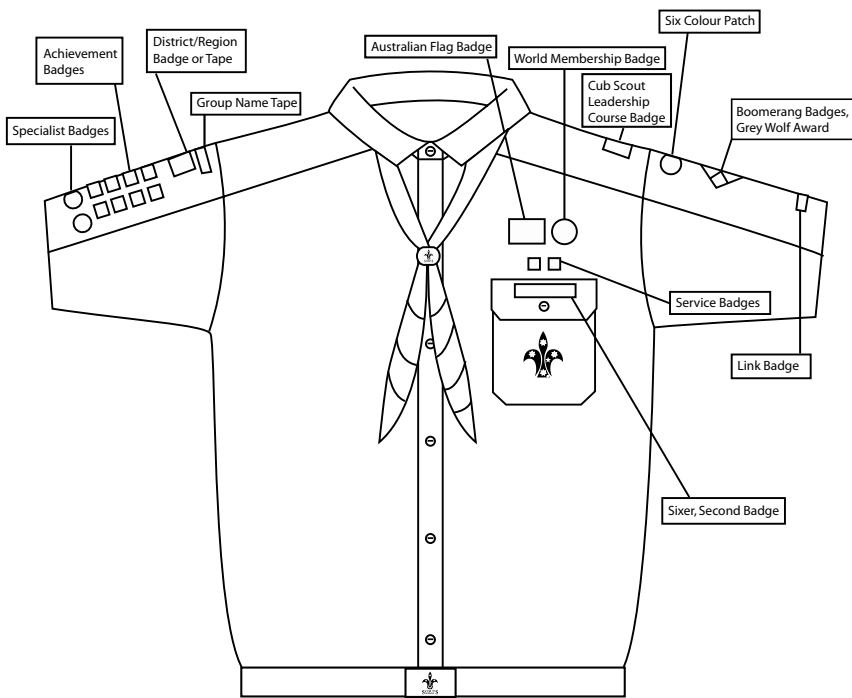

JOEY SCOUT

[Back to Scout Shop](#)

JOEY SCOUT RIGHT SLEEVE

JOEY SCOUT LEFT SLEEVE

CUB SCOUT

[Back to Scout Shop](#)

CUB SCOUT RIGHT SLEEVE

CUB SCOUT LEFT SLEEVE

Note: Where many badges have been earned, they may not all fit on the colour panel of the sleeve.

SCOUT

[Back to Scout Shop](#)

SCOUT RIGHT SLEEVE

SCOUT LEFT SLEEVE

Note: Where many badges have been earned, they may not all fit on the colour panel of the sleeve.

VENTURER SCOUT

[Back to Scout Shop](#)

VENTURER SCOUT RIGHT SLEEVE

VENTURER SCOUT LEFT SLEEVE

Note: Where many badges have been earned, they may not all fit on the colour panel of the sleeve.

ROVER SCOUT

[Back to Scout Shop](#)

ROVER SCOUT RIGHT SLEEVE

ROVER SCOUT LEFT SLEEVE

ADULT LEADER

[Back to Scout Shop](#)

ADULT LEADER RIGHT SLEEVE

ADULT LEADER LEFT SLEEVE

Leader Awards: Adult Recognition, Long Service etc in following order: (from wearer's right inner to left outer) Gallantry, Meritorious Conduct, Adult Recognition (Good Service), Long Service