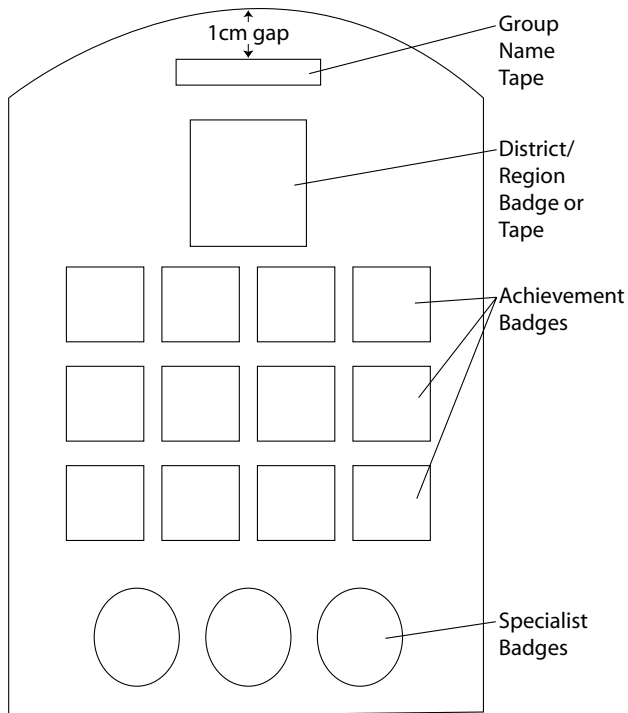

JOEY SCOUT

[Back to Scout Shop](#)

JOEY SCOUT RIGHT SLEEVE

JOEY SCOUT LEFT SLEEVE

CUB SCOUT

[Back to Scout Shop](#)

CUB SCOUT RIGHT SLEEVE

CUB SCOUT LEFT SLEEVE

Note: Where many badges have been earned, they may not all fit on the colour panel of the sleeve.

SCOUT

[Back to Scout Shop](#)

SCOUT RIGHT SLEEVE

SCOUT LEFT SLEEVE

Note: Where many badges have been earned, they may not all fit on the colour panel of the sleeve.

VENTURER SCOUT

[Back to Scout Shop](#)

VENTURER SCOUT RIGHT SLEEVE

VENTURER SCOUT LEFT SLEEVE

Note: Where many badges have been earned, they may not all fit on the colour panel of the sleeve.

ROVER SCOUT

[Back to Scout Shop](#)

ROVER SCOUT RIGHT SLEEVE

ROVER SCOUT LEFT SLEEVE

ADULT LEADER

[Back to Scout Shop](#)

ADULT LEADER RIGHT SLEEVE

ADULT LEADER LEFT SLEEVE

Leader Awards: Adult Recognition, Long Service etc in following order: (from wearer's right inner to left outer) Gallantry, Meritorious Conduct, Adult Recognition (Good Service), Long Service